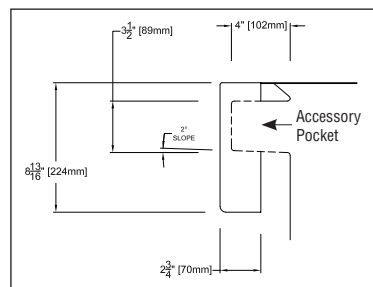

Notes

Install this product according to the installation instructions.

Accessory Pocket Detail