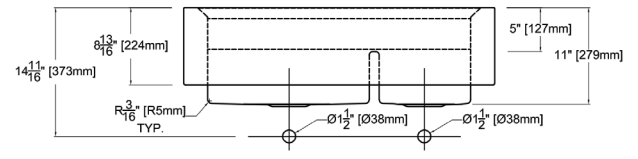

Features

- 35½" (902) x 22" (559) x 11" (279) undermount kitchen sink.
- Double (large/medium) compartments.
- Farmhouse style with a wrap around 8³/₁₆" (224) high curved apron front.
- Handcrafted from 14 gauge 304 stainless steel. Channel grooves in sink bottom direct water to drain. Premium brushed finish.
- Low 6"H divide.
- Beveled ledge around the top edge of the sink. The ledge allows cutting board, colander and other accessories to easily glide across the length of the sink.
- Exclusive SinkPocket™ in apron front is hidden from view and makes great storage for sponges, brushes and other kitchen tools used daily.
- Includes 2 stainless steel bottom sink grids, stainless covered flip-top sink and disposer strainers.
- Tight 3/16" (5mm) radius corners.
- Superior 7mm sound deadening pads.
- Fits 39" (991) minimum base cabinet width.

Warranty

- Lifetime Limited Warranty

Specified Model

Model	PUDOF362211
Overall Dimensions	L35½" x W22" x D11" 902 x 559 x 279
Bowl Dimensions (Left)	L18 ⁵ / ₁₆ " x W15" x D11" 465 x 381 x 279
Bowl Dimensions (Right)	L10 ⁵ / ₁₆ " x W15" x D11" 262 x 381 x 279
Drain holes:	3 ⁵ / ₈ " (92mm)
Shipping Weight	70 lbs.
Material	14 gauge 304 stainless steel
Installation	under counter mounted
Required	template, included