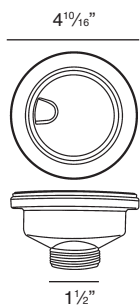

Features

- 35½" (902) x 22" (559) x 11" (279) undermount kitchen sink.
- Double (large/medium) compartments.
- Farmhouse style with a wrap around 8³/₁₆" (224) high curved apron front.
- Handcrafted from 14 gauge 304 stainless steel. Channel grooves in sink bottom direct water to drain. Premium brushed finish.
- Low 6"H divide.
- Beveled ledge around the top edge of the sink. The ledge allows cutting board, colander and other accessories to easily glide across the length of the sink.
- Exclusive SinkPocket™ in apron front is hidden from view and makes great storage for sponges, brushes and other kitchen tools used daily.
- Includes 2 stainless steel bottom sink grids, stainless covered flip-top sink and disposer strainers.
- Tight 3/16" (5mm) radius corners.
- Superior 7mm sound deadening pads.
- Fits 39" (991) minimum base cabinet width.

Warranty

- Lifetime Limited Warranty

Specified Model

Model	PUDOF362211
Overall Dimensions	L35½" x W22" x D11" 902 x 559 x 279
Bowl Dimensions (Left)	L18 ⁵ / ₁₆ " x W15" x D11" 465 x 381 x 279
Bowl Dimensions (Right)	L10 ⁵ / ₁₆ " x W15" x D11" 262 x 381 x 279
Drain holes:	3 ⁵ / ₈ " (92mm)
Shipping Weight	70 lbs.
Material	14 gauge 304 stainless steel
Installation	under counter mounted
Required	template, included

Codes/Standards

ASME A112.19.3/CSA B45.4

Notes

Install this product according to the installation instructions.

Accessory Pocket Detail

Components

Product includes:

TSGP36222 Bottom Sink Grid Set

2210R Covered Flip Top Sink Strainer.

Water drains easily when cover is in place. Cover flips up with easy touch. Polypropylene housing. Fits standard 3½" opening.

Optional Remote Covered Strainer 2310 is available. See Accessories to order.