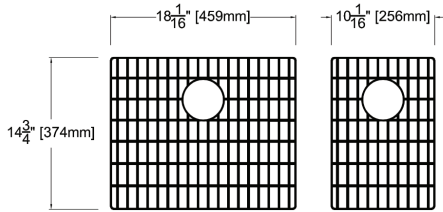

Warranty

- Lifetime Limited Warranty

Specified Model

Model	PUDOF362211
Overall Dimensions	L35½" x W22" x D11" 902 x 559 x 279
Bowl Dimensions (Left)	L18 ⁵ / ₁₆ " x W15" x D11" 465 x 381 x 279
Bowl Dimensions (Right)	L10 ⁵ / ₁₆ " x W15" x D11" 262 x 381 x 279
Drain holes:	3 ⁵ / ₈ " (92mm)
Shipping Weight	70 lbs.
Material	14 gauge 304 stainless steel
Installation	under counter mounted
Required	template, included

Codes/Standards

ASME A112.19.3/CSA B45.4

Notes

Install this product according to the installation instructions.

Accessory Pocket Detail

Components

Product includes:

TSGP36222 Bottom Sink Grid Set

2210R Covered Flip Top Sink Strainer.

Water drains easily when cover is in place. Cover flips up with easy touch. Polypropylene housing. Fits standard 3½" opening.

Optional Remote Covered Strainer 2310 is available. See Accessories to order.