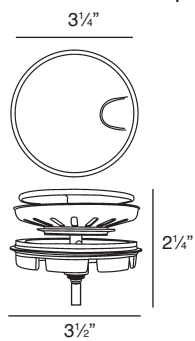

Water drains easily when cover is in place. Cover flips up with easy touch. Polypropylene housing. Fits standard 3½" opening.

Optional Remote Covered Strainer 2310 is available. See Accessories to order.

4010 Covered Flip Top Disposer Strainer.