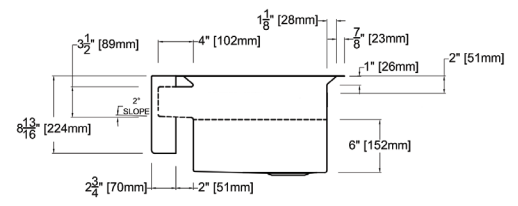

Warranty

- Lifetime Limited Warranty

Specified Model

Model	PUDOF362211
Overall Dimensions	L35½" x W22" x D11" 902 x 559 x 279
Bowl Dimensions (Left)	L18 ⁵ / ₁₆ " x W15" x D11" 465 x 381 x 279
Bowl Dimensions (Right)	L10 ⁵ / ₁₆ " x W15" x D11" 262 x 381 x 279
Drain holes:	3 ⁵ / ₈ " (92mm)
Shipping Weight	70 lbs.
Material	14 gauge 304 stainless steel
Installation	under counter mounted
Required	template, included

Codes/Standards

ASME A112.19.3/CSA B45.4

Notes

Install this product according to the installation instructions.

Accessory Pocket Detail

Components

Product includes:

TSGP36222 Bottom Sink Grid Set