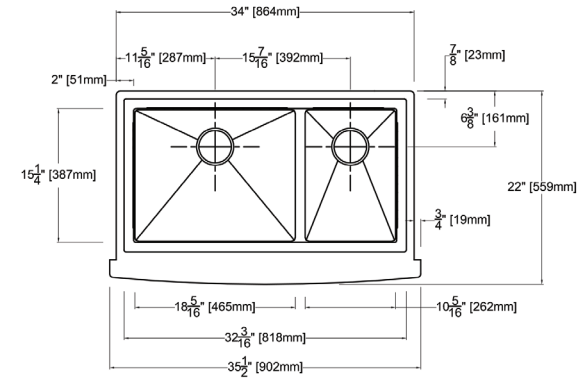

Features

- 35½" (902) x 22" (559) x 11" (279) undermount kitchen sink.
- Double (large/medium) compartments.
- Farmhouse style with a wrap around 8³/₁₆" (224) high curved apron front.
- Handcrafted from 14 gauge 304 stainless steel. Channel grooves in sink bottom direct water to drain. Premium brushed finish.
- Low 6"H divide.
- Beveled ledge around the top edge of the sink. The ledge allows cutting board, colander and other accessories to easily glide across the length of the sink.
- Exclusive SinkPocket™ in apron front is hidden from view and makes great storage for sponges, brushes and other kitchen tools used daily.
- Includes 2 stainless steel bottom sink grids, stainless covered flip-top sink and disposer strainers.
- Tight 3/16" (5mm) radius corners.
- Superior 7mm sound deadening pads.
- Fits 39" (991) minimum base cabinet width.

Components

- Product includes:
- TSGP36222 Bottom Sink Grid Set
 - 2210R Covered Sink Strainer
 - 4010 Covered Disposer Strainer
 - Cutout Template
 - Installation Hardware
 - Installation Instructions

Warranty

- Lifetime Limited Warranty

Specified Model

Model	PUDOF362211
Overall Dimensions	L35½" x W22" x D11" 902 x 559 x 279
Bowl Dimensions (Left)	L18 ⁵ / ₁₆ " x W15" x D11" 465 x 381 x 279
Bowl Dimensions (Right)	L10 ⁵ / ₁₆ " x W15" x D11" 262 x 381 x 279
Drain holes:	3 ⁵ / ₈ " (92mm)
Shipping Weight	70 lbs.
Material	14 gauge 304 stainless steel
Installation	under counter mounted
Required	template, included